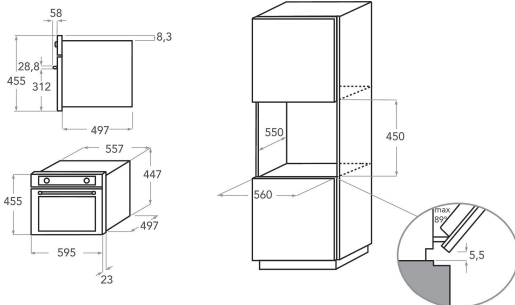

KOQCXB 45600

12NC: 859991532510

GTIN (EAN) code 8003437395765

KitchenAid

MAIN FEATURES

Product group	Oven
Commercial code	KOQCXB 45600
Main colour of product	Black Steel
Construction type	Built-in
Type of control	Mechanical and electronic
Type of control settings	LCD
Are any hobs controls integrated?	-
Which kind of hobs can be controlled?	-
Automatic programmes	Yes
Current (A)	10
Voltage (V)	230
Frequency (Hz)	50
Length of Electrical Supply Cord (cm)	125
Plug type	No
Depth with open door 90 degree (mm)	-
Height of the product	455
Width of the product	595
Depth of the product	537
Minimum niche height	460
Minimum niche width	568
Niche depth	550
Net weight (kg)	31
Usable volume (of cavity)	29
Integrated Cleaning system	-
Grids of the cavity	1
Trays	1

TECHNICAL FEATURES

Timer	Yes
Time control	Electronic
Time-setting options	Start and Stop
Safety device	-
Interior light	Yes
Number of interior lights of the cavity	1
Position of interior lights of the cavity	-
Oven guides of the cavity	Wall-embedded
Probe of the cavity	Yes