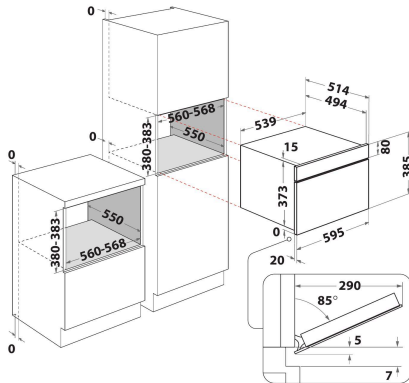

KMQCX 38600

12NC: 851344401900

GTIN (EAN) code: 8003437395079

KitchenAid

MAIN FEATURES

Product group	Microwave
Commercial code	KMQCX 38600
Main colour of product	Inox
Type of micro-wave oven	MW-Combi
Construction type	Built-in
Type of control	Electronic
Type of control settings	LCD
Additional cooking method Grill	Yes
Crisp	Yes
Steam	No
Additional cooking method Fan cooking	Yes
Clock	Yes
Automatic programmes	Yes
Height of the product	385
Width of the product	595
Depth of the product	468
Minimum niche height	380
Minimum niche width	556
Niche depth	550
Net weight (kg)	30
Cavity capacity (l)	31
Turntable	Yes
Turntable diameter (mm)	325
Integrated Cleaning system	No

TECHNICAL FEATURES

Current (A)	10
Voltage (V)	230
Frequency (Hz)	50
Length of Electrical Supply Cord (cm)	135
Plug type	No
Timer	Yes
Grill power (W)	800
Type of grill	Quartz
Cavity material	Stainless steel
Interior light	Yes
Additional cooking method Grill	Yes
Position of interior lights of the cavity	Right side