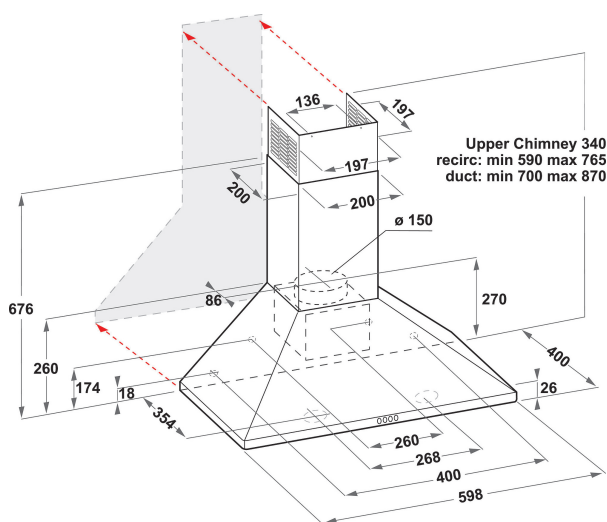

## MAIN FEATURES

Product group	Hood
Colour body	Black
Material body	Stainless steel
Colour chimney	-
Material chimney	-
Typology	Wall-mounted
Installation type	Wall-mounted
Type of control	Mechanical
Type of control settings	-
Decor panel options	-
Motor location	Integrated motor in hood body
Operating Mode	Convertible
Electrical connection rating (W)	180
Current (A)	0,8
Voltage (V)	220-240
Frequency (Hz)	50/60
Length of Electrical Supply Cord (cm)	200
Plug type	No
Chimney height (mm)	-
Height of product, without chimney (mm)	0
Height of the product	765
Width of the product	600
Depth of the product	400
Minimum niche height	0
Minimum niche width	0
Niche depth	0
Net weight (kg)	13.1

## TECHNICAL FEATURES

Type of manual control devices	Buttons
Type of automatic control devices	-
Number of motors	1
Total power of the motors (W)	140
Number of speed settings: boost option availability	3
Boost presence	No
Maximum output air extraction (m <sup>3</sup> /h)	416
Boost position air extraction (m <sup>3</sup> /h)	0
Maximum output recirculating air (m <sup>3</sup> /h)	272
Boost position output recirculating (m <sup>3</sup> /h)	0
Light Control Type	On/Off
Number of lights	2
Type of lamps used	Halogen
Total power of the lamps (W)	40
Diameter of air outlet (mm)	150
No-return airflow flap	Yes
Grease filter material	Washable aluminium
Odour filter	No