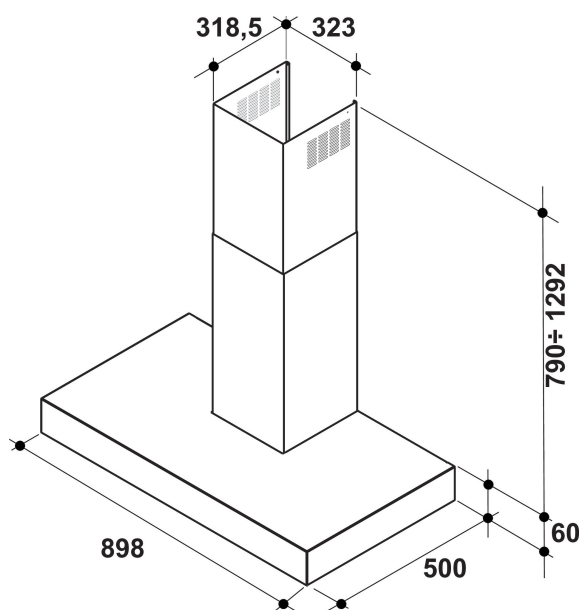

KEWPP 90010

12NC: 851350901000

GTIN (EAN) code 8003437220944

KitchenAid

MAIN FEATURES

Product group	Hood
Colour body	Inox
Material body	Stainless steel antifinger print
Colour chimney	Inox
Material chimney	Stainless steel
Typology	Built-in/Built-under
Installation type	Free-standing
Type of control	Electronic
Type of control settings	-
Decor panel options	N/A
Motor location	Integrated motor in hood chimney
Operating Mode	Convertible
Electrical connection rating (W)	305
Current (A)	0,8
Voltage (V)	220-240
Frequency (Hz)	50
Length of Electrical Supply Cord (cm)	150
Plug type	Schuko
Chimney height (mm)	530-1125
Height of product, without chimney (mm)	467
Height of the product	703
Width of the product	898
Depth of the product	500
Minimum niche height	0
Minimum niche width	0
Niche depth	0
Net weight (kg)	23.6

TECHNICAL FEATURES

Type of manual control devices	Knob
Type of automatic control devices	-
Number of motors	1
Total power of the motors (W)	300
Number of speed settings: boost option availability	4
Boost presence	Yes
Maximum output air extraction (m ³ /h)	779
Boost position air extraction (m ³ /h)	779
Maximum output recirculating air (m ³ /h)	416
Boost position output recirculating (m ³ /h)	416
Light Control Type	On/Off
Number of lights	2
Type of lamps used	LED
Total power of the lamps (W)	5
Diameter of air outlet (mm)	150
No-return airflow flap	Yes
Grease filter material	Washable aluminium
Odour filter	No