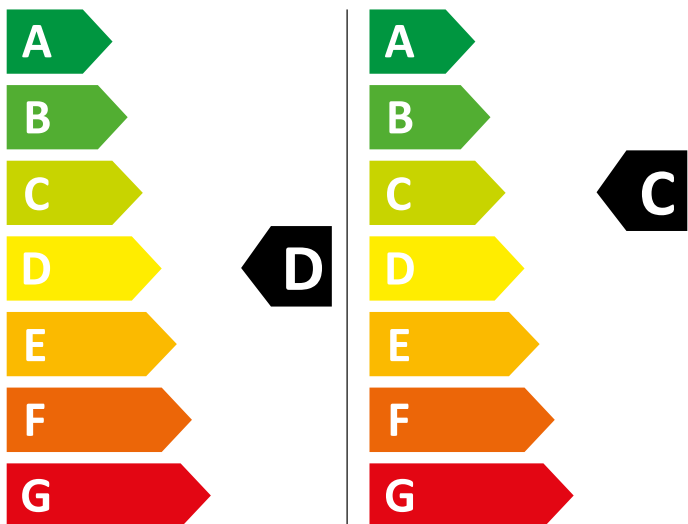

# ENERG

WHIRLPOOL

FWDG 861483 WBV PL N

307 kWh/100

63 kWh/100

6,0 kg

8,0 kg

65 L