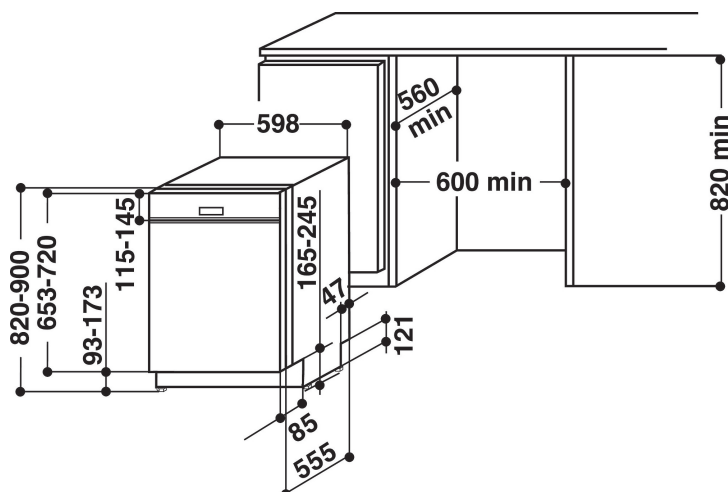

WBC 3C26 PF X

12NC: 859991009150

GTIN (EAN) code: 8003437203800

Whirlpool

SENSING THE DIFFERENCE

- Installation Type: Built-in
- Energy class A++
- 14 place settings
- 6TH Sense Technology
- Noise level: 46 dB(A)
- 9.5 L per cycle (2660 L per year)
- PowerCleanPro
- PowerCleanPRO
- Third rack: Yes, fixed + handle plastic
- Autoclean filter
- Start delay 1-24 h
- Silent
- FlexiSpace
- Adjustable upper rack
- Multizone
- Tablet
- Intensive 65°C