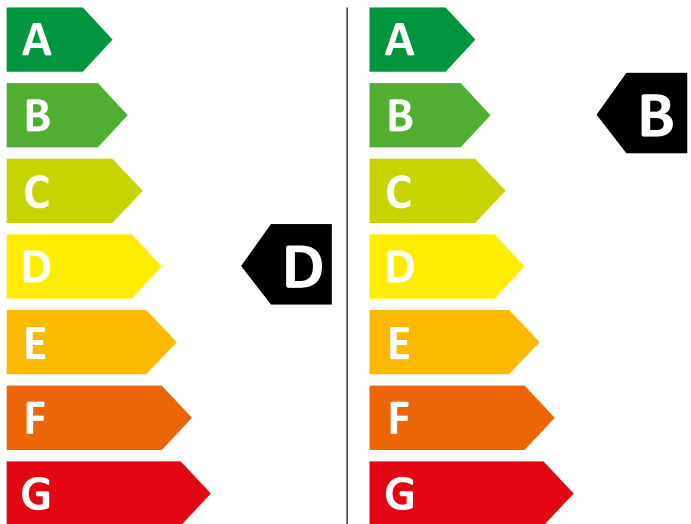

ENERG

HOTPOINT

NDB 8635 W UK

307 kWh/100

55 kWh/100

6,0 kg

8,0 kg

65 L