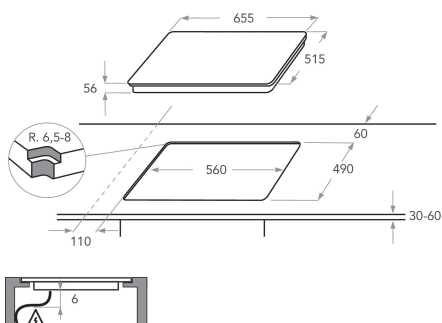

KHIMS 36500

12NC: 859991548810

GTIN (EAN) code: 8003437232428

KitchenAid

MAIN FEATURES

Product group	Hob
Construction type	Built-in
Type of control	Electronic
Type of control settings	-
Number of gas burners	0
Number of electric cooking zones	3
Number of electric plates	0
Number of radiant plates	0
Number of halogen plates	0
Number of induction plates	5
Number of electric warming zones	0
Location of control panel	Front
Basic surface material	Glass
Main colour of product	Black
Electrical connection rating (W)	7200
Gas connection rating (W)	0
Current (A)	31,3
Voltage (V)	230
Frequency (Hz)	50/60
Length of Electrical Supply Cord (cm)	120
Plug type	No
Gas connection	N/A
Width of the product	655
Height of the product	56
Depth of the product	515
Minimum niche height	30
Minimum niche width	560
Niche depth	490
Net weight (kg)	11.7
Automatic programmes	Yes

TECHNICAL FEATURES

Power on indicator	Yes
Number of indicators	3
Type of regulation	Induction
Type of lid	Without
Residual heat indicator	Separate
Main on/off switch	Yes
Safety device	-
Timer	Yes

PERFORMANCES