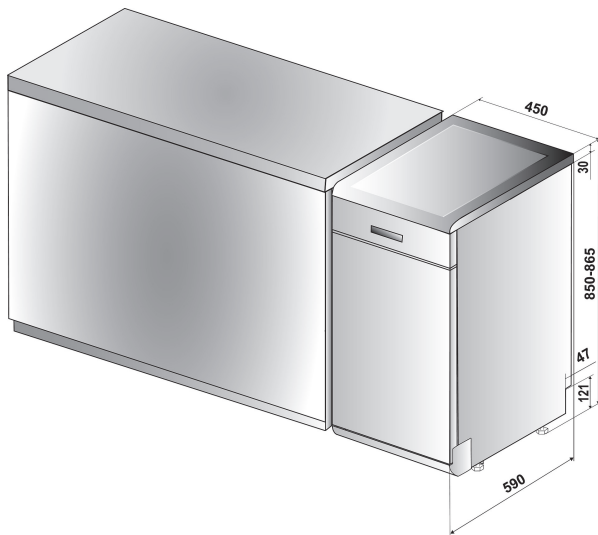

WSFO 3034 PF X

12NC: 859991553080

GTIN (EAN) code: 8003437233463

Whirlpool

SENSING THE DIFFERENCE

- Installation Type: Free-standing
- Energy class A+++
- 10 place settings
- Model only 45 cm wide
- 6TH Sense Technology
- Noise level: 44 dB(A)
- 9 L per cycle (2520 L per year)
- PowerCleanPro
- PowerCleanPRO
- Third rack: Yes, fixed + handle plastic
- Autoclean filter
- Start delay 1-24 h
- FlexiSpace
- Adjustable upper rack
- Multizone
- Tablet
- Intensive 65°C

Whirlpool dishwasher: inox color, slimline - WSFO 3034 PF X

This Whirlpool Dishwasher features: inox color. Outstanding A+++ energy rating, for reduced energy consumption. Adjustable feet, for perfect stability on uneven floors and surfaces. Convenient digital countdown timer, to inform you when the washing cycle is complete. Innovative technology ensuring extra silent performance, for a very quiet appliance.

Powerclean Pro

Powerful water jets on the rear of the machine work to deliver supreme cleaning results on the toughest soil. The intelligent sensors detect the level of dirt and adapt the water pressure accordingly.

Single rack washing option

Outstanding water efficiency. The single rack option allows you to wash a small number of dishes without having to wait to fill your Dishwasher. Enjoy perfect results and low water consumption.

NaturalDry

The automatic door opening at the end of the program ensures better and more natural drying. This system guarantees higher energy efficiency and better drying results.

10 Place Settings

All the space you need. This Whirlpool Dishwasher provides 10 versatile place settings, so you can enjoy all the space you need, always.

Silent

Silent performance. Your Whirlpool Dishwasher is designed to provide ideal washing results, while ensuring the lowest possible noise output.

6th Sense

No prewash required. technology provides perfect washing results with no pre-washing, soaking or scrubbing by hand, while effectively reducing water consumption and costs.

A+++ energy efficiency

Outstanding energy efficiency. Your Dishwasher's A+++ energy rating ensures ideal results, combined with the lowest power consumption on the market.

Start Delay

Tailored for you. The Start Delay option allows you to set the Dishwasher to begin its cycle whenever most convenient for you, saving you both time and energy.

Flexible washing options

Ideal space management. Add, remove or adapt the space inside your Dishwasher as you like, thanks to the modular racks and foldable tines.