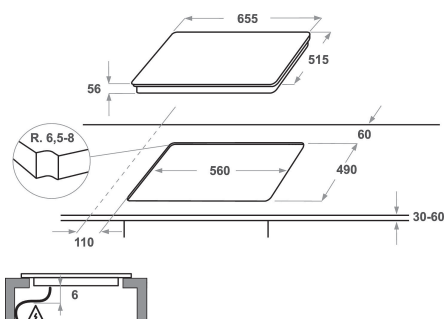

KHIMS 36500

12NC: 859991548810

GTIN (EAN) code: 8003437232428

KitchenAid

MAIN FEATURES

Product group	Hob
Construction type	Built-in
Type of control	Electronic
Type of control settings	-
Number of gas burners	0
Number of electric cooking zones	3
Number of electric plates	0
Number of radiant plates	0
Number of halogen plates	0
Number of induction plates	5
Number of electric warming zones	0
Location of control panel	Front
Basic surface material	Glass
Main colour of product	Black
Electrical connection rating (W)	7200
Gas connection rating (W)	0
Current (A)	31,3
Voltage (V)	230
Frequency (Hz)	50/60
Length of Electrical Supply Cord (cm)	120
Plug type	No
Gas connection	N/A
Width of the product	655
Height of the product	56
Depth of the product	515
Minimum niche height	30
Minimum niche width	560
Niche depth	490
Net weight (kg)	11.7
Automatic programmes	Yes

TECHNICAL FEATURES

Power on indicator	Yes
Number of indicators	3
Type of regulation	Induction
Type of lid	Without
Residual heat indicator	Separate
Main on/off switch	Yes
Safety device	-
Timer	Yes

PERFORMANCES