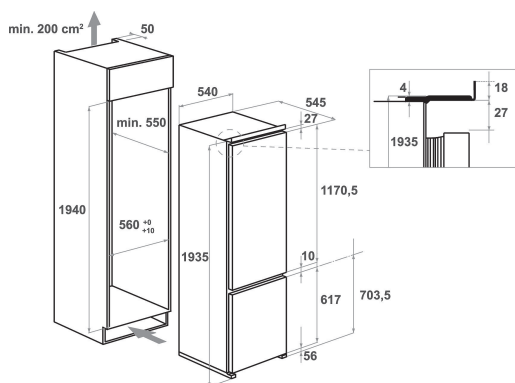

KCBCS 20600

12NC: 851302096000

GTIN (EAN) code: 8003437040924

KitchenAid

MAIN FEATURES

Product group	Fridge/freezer combination
Installation type	Built-in
Type of control	Electronic
Construction type	built-in
Main colour of product	White
Electrical connection rating (W)	160
Current (A)	16
Voltage (V)	220-240
Frequency (Hz)	50
Number of compressors	1
Length of Electrical Supply Cord (cm)	240
Plug type	Schuko
Total unit net capacity (l)	298
Star Rating	4
Height of the product	1935
Width of the product	540
Depth of the product	550
Maximum adjustability feet	0
Net weight (kg)	58

TECHNICAL FEATURES

Defrost process fridge section	Automatic
Defrost process freezer section	Frost-free
Fast cooling possibility	Yes
Fast freezing function	Yes
Door opened indicator freezer	Yes
Temperature adjustable	Yes
Temperature adjustable freezer	Yes
Interior ventilator fridge section	Yes
Number of freezing drawers	3
Automatic motor-driven ice-maker	No
Number of shelves in fridge compartment	5
Material of the shelves	Glass
Thermometer fridge section	None
Thermometer freezer section	None
Number of temperature zones	1