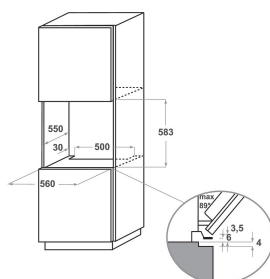

KOASSB 60600

12NC: 851357501110

GTIN (EAN) code 8003437833533

KitchenAid

MAIN FEATURES

Product group	Oven
Commercial code	KOASSB 60600
Main colour of product	Black
Construction type	Built-in
Type of control	Mechanical and electronic
Type of control settings	-
Are any hobs controls integrated?	No
Which kind of hobs can be controlled?	-
Automatic programmes	Yes
Current (A)	16
Voltage (V)	220-240
Frequency (Hz)	50/60
Length of Electrical Supply Cord (cm)	180
Plug type	No
Depth with open door 90 degree (mm)	-
Height of the product	595
Width of the product	595
Depth of the product	561
Minimum niche height	0
Minimum niche width	0
Niche depth	0
Net weight (kg)	53.4
Usable volume (of cavity)	73
Integrated Cleaning system	No
Grids of the cavity	2
Trays	2

TECHNICAL FEATURES

Timer	Yes
Time control	Electronic
Time-setting options	Start and Stop
Safety device	-
Interior light	Yes
Number of interior lights of the cavity	1
Position of interior lights of the cavity	Rear
Oven guides of the cavity	Telescopic
Probe of the cavity	Yes