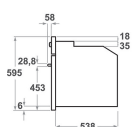

KOASSB 60600

12NC: 851357501110

GTIN (EAN) code 8003437833533

KitchenAid

MAIN FEATURES

Product group	Oven
Commercial code	KOASSB 60600
Main colour of product	Black
Construction type	Built-in
Type of control	Mechanical and electronic
Type of control settings	-
Are any hobs controls integrated?	No
Which kind of hobs can be controlled?	-
Automatic programmes	Yes
Current (A)	16
Voltage (V)	220-240
Frequency (Hz)	50/60
Length of Electrical Supply Cord (cm)	180
Plug type	No
Depth with open door 90 degree (mm)	-
Height of the product	595
Width of the product	595
Depth of the product	561
Minimum niche height	0
Minimum niche width	0
Niche depth	0
Net weight (kg)	53.4
Usable volume (of cavity)	73
Integrated Cleaning system	No
Grids of the cavity	2
Trays	2