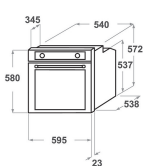

KOASSB 60600

12NC: 851357501110

GTIN (EAN) code 8003437833533

KitchenAid

MAIN FEATURES

Product group	Oven
Commercial code	KOASSB 60600
Main colour of product	Black
Construction type	Built-in
Type of control	Mechanical and electronic
Type of control settings	-
Are any hobs controls integrated?	No
Which kind of hobs can be controlled?	-
Automatic programmes	Yes
Current (A)	16
Voltage (V)	220-240
Frequency (Hz)	50/60
Length of Electrical Supply Cord (cm)	180
Plug type	No
Depth with open door 90 degree (mm)	-
Height of the product	595
Width of the product	595
Depth of the product	561
Minimum niche height	0
Minimum niche width	0
Niche depth	0
Net weight (kg)	53.4
Usable volume (of cavity)	73
Integrated Cleaning system	No
Grids of the cavity	2
Trays	2