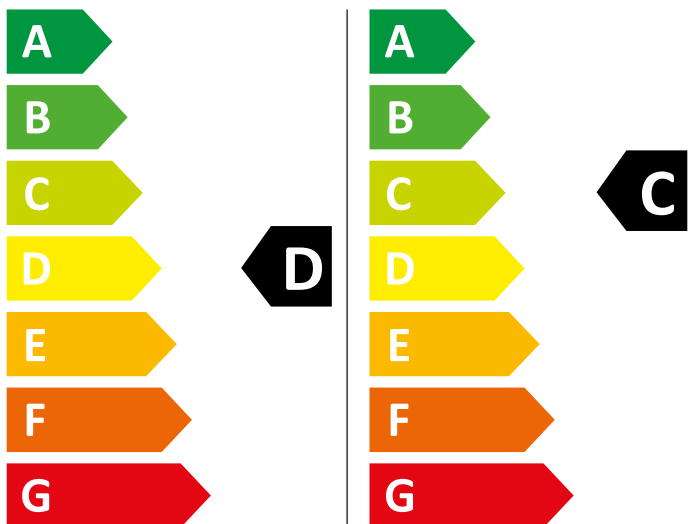

# ENERG

WHIRLPOOL

FWDG 861483 WV SPT N

307 kWh/100

63 kWh/100

6,0 kg

8,0 kg

65 L