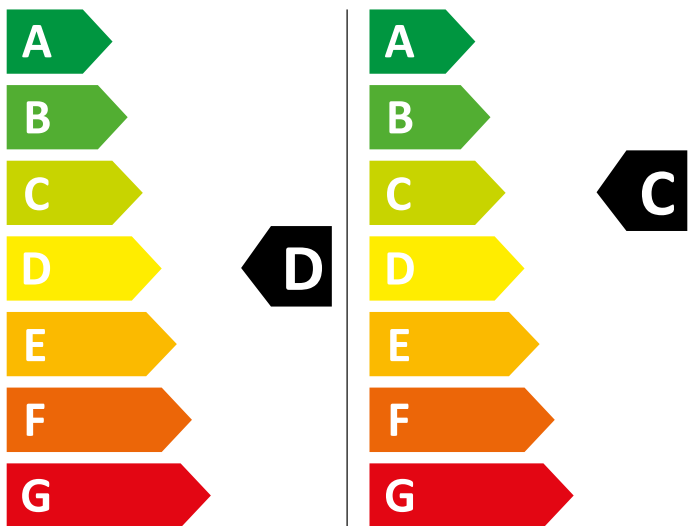

ENERG

HOTPOINT/ARISTON

BI WDHG 961484 EU

307 kWh/100

65 kWh/100

6,0 kg

9,0 kg

65 L