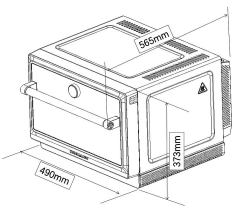

KMQFX 33910 (UK)

12NC: 859991565280

GTIN (EAN) code: 8003437861680

KitchenAid

MAIN FEATURES

Product group	Microwave
Commercial code	KMQFX 33910 (UK)
Main colour of product	Inox
Type of micro-wave oven	MW-Combi
Construction type	Free-standing
Door opening	Drop down
Type of control	Electronic
Type of control settings	LCD
Additional cooking method Grill	Yes
Crisp	Yes
Crisp Fry	Yes
Steam	Yes
Additional cooking method Fan cooking	Yes
Clock	Yes
Automatic programmes	Yes
Height of the product	373
Width of the product	490
Depth of the product	540
Net weight (kg)	27.45
Cavity capacity (l)	33
Turntable	Yes, stoppable
Turntable diameter (mm)	360
Integrated Cleaning system	No

TECHNICAL FEATURES

Current (A)	10
Voltage (V)	220-230
Frequency (Hz)	50
Length of Electrical Supply Cord (cm)	100
Plug type	UK
Timer	No
Grill power (W)	1200
Type of grill	Heating element
Cavity material	Stainless steel
Interior light	Yes
Additional cooking method Grill	Yes
Position of interior lights of the cavity	Front left