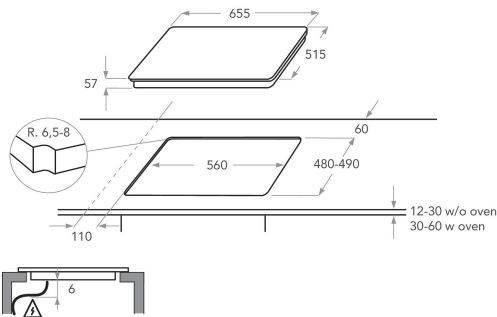

KHIMS 86500

12NC: 859991548320

GTIN (EAN) code: 8003437834738

KitchenAid

MAIN FEATURES

Product group	Hob
Construction type	Built-in
Type of control	Electronic
Type of control settings	-
Number of gas burners	0
Number of electric cooking zones	4
Number of electric plates	0
Number of radiant plates	0
Number of halogen plates	0
Number of induction plates	8
Number of electric warming zones	0
Location of control panel	Front
Basic surface material	Glass
Main colour of product	Black
Electrical connection rating (W)	7400
Gas connection rating (W)	0
Current (A)	32,2
Voltage (V)	230
Frequency (Hz)	50/60
Length of Electrical Supply Cord (cm)	150
Plug type	No
Gas connection	N/A
Width of the product	655
Height of the product	57
Depth of the product	515
Minimum niche height	30
Minimum niche width	560
Niche depth	480
Net weight (kg)	14.1
Automatic programmes	Yes

TECHNICAL FEATURES

Power on indicator	Yes
Number of indicators	6
Type of regulation	Inductor
Type of lid	Without
Residual heat indicator	Separate
Main on/off switch	Yes
Safety device	-
Timer	Yes

PERFORMANCES