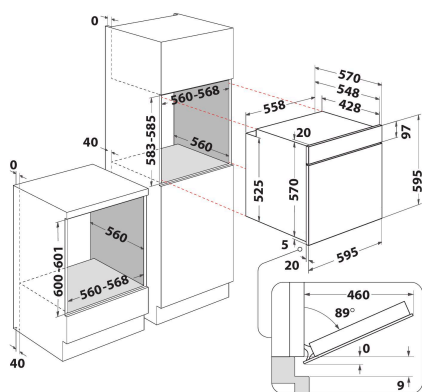

IFW 6330 IX UK

12NC: F102673

GTIN (EAN) code: 8050147026731

Indesit
Life proof.

MAIN FEATURES

MAIN FEATURES	
Product group	Oven
Commercial code	IFW 6330 IX UK
Main colour of product	Inox
Construction type	Built-in
Type of control	Mechanical
Type of control settings	-
Are any hobs controls integrated?	No
Which kind of hobs can be controlled?	-
Automatic programmes	No
Current (A)	13
Voltage (V)	220-240
Frequency (Hz)	50/60
Length of Electrical Supply Cord (cm)	100
Plug type	UK
Depth with open door 90 degree (mm)	-
Height of the product	595
Width of the product	595
Depth of the product	551
Minimum niche height	0
Minimum niche width	0
Niche depth	0
Net weight (kg)	27.1
Usable volume (of cavity)	66
Integrated Cleaning system	No
Grids of the cavity	1
Trays	1

TECHNICAL FEATURES

Timer	-
Time control	Mechanical
Time-setting options	Start and Stop
Safety device	-
Interior light	Yes
Number of interior lights of the cavity	1
Position of interior lights of the cavity	Front left
Oven guides of the cavity	Wall-embedded
Probe of the cavity	No