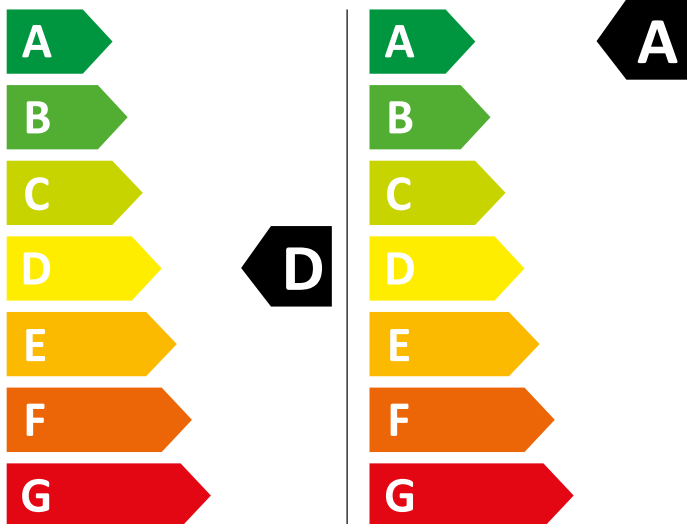

ENERG

WHIRLPOOL

FFWDB 864369E WV DE

307 kWh/100

47 kWh/100

6,0 kg

8,0 kg

65 L