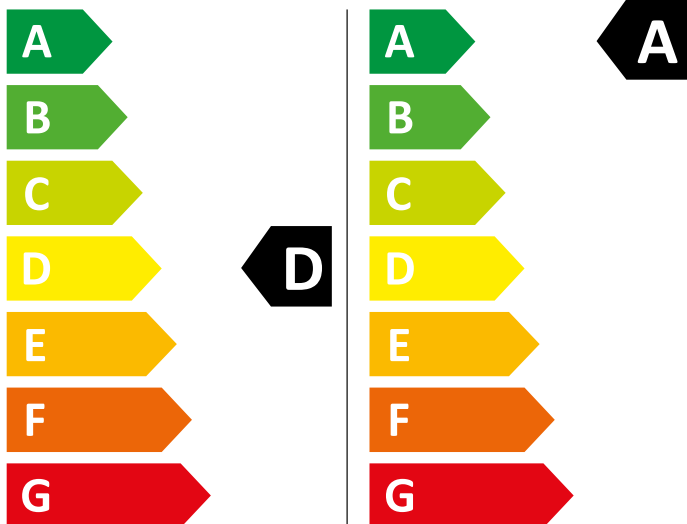

ENERG

WHIRLPOOL

FFWDB 864369 BV FR

307 kWh/100

47 kWh/100

6,0 kg

8,0 kg

65 L