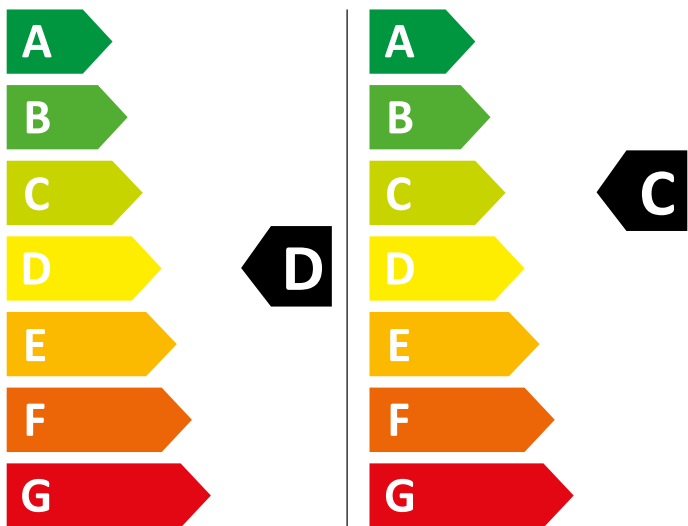

ENERG

WHIRLPOOL

FWDG 961483 WSV IT N

307 kWh/100

65 kWh/100

6,0 kg

9,0 kg

65 L