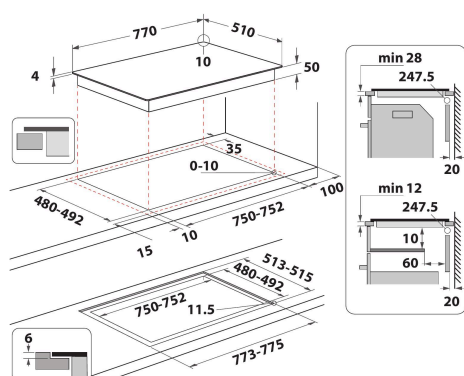

IB 21B77 NE

12NC: F159237

GTIN (EAN) code: 8050147592373

Indesit
Life proof.

MAIN FEATURES

Product group	Hob
Construction type	Built-in
Type of control	Electronic
Type of control settings	-
Number of gas burners	0
Number of electric cooking zones	4
Number of electric plates	0
Number of radiant plates	0
Number of halogen plates	0
Number of induction plates	4
Number of electric warming zones	0
Location of control panel	Front
Basic surface material	Ceramic Glass
Main colour of product	Black
Electrical connection rating (W)	7200
Gas connection rating (W)	0
Gas type	N/A
Current (A)	31,3
Voltage (V)	220-240
Frequency (Hz)	50/60
Length of Electrical Supply Cord (cm)	120
Plug type	No
Gas connection	N/A
Width of the product	770
Height of the product	54
Depth of the product	510
Minimum niche height	28
Minimum niche width	750
Niche depth	480
Net weight (kg)	10.6
Automatic programmes	Yes

TECHNICAL FEATURES

Power on indicator	Yes
Number of indicators	4
Type of regulation	Inductor
Type of lid	Without
Residual heat indicator	Separate
Main on/off switch	Yes
Safety device	-
Timer	Yes

PERFORMANCES