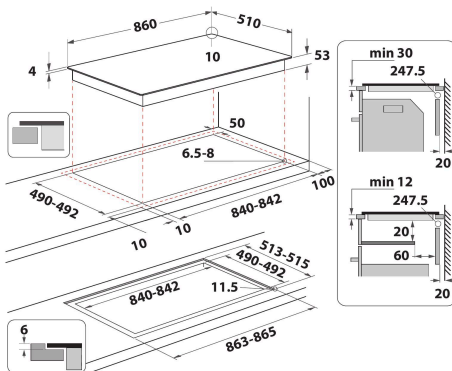

KHIAF 10900

12NC: 859991548300

GTIN (EAN) code: 8003437232282

KitchenAid

MAIN FEATURES

Product group	Hob
Construction type	Built-in
Type of control	Electronic
Type of control settings	-
Number of gas burners	0
Number of electric cooking zones	4
Number of electric plates	0
Number of radiant plates	0
Number of halogen plates	0
Number of induction plates	10
Number of electric warming zones	0
Location of control panel	Front
Basic surface material	Glass Ixellium
Main colour of product	Black
Electrical connection rating (W)	11000
Gas connection rating (W)	0
Gas type	N/A
Current (A)	46,5
Voltage (V)	380-415
Frequency (Hz)	50/60
Length of Electrical Supply Cord (cm)	170
Plug type	No
Gas connection	N/A
Width of the product	860
Height of the product	57
Depth of the product	510
Minimum niche height	30
Minimum niche width	840
Niche depth	490
Net weight (kg)	22.4
Automatic programmes	Yes

TECHNICAL FEATURES

Power on indicator	Yes
Number of indicators	6
Type of regulation	Induction
Type of lid	Without
Residual heat indicator	Separate
Main on/off switch	Yes
Safety device	-
Timer	Yes

PERFORMANCES