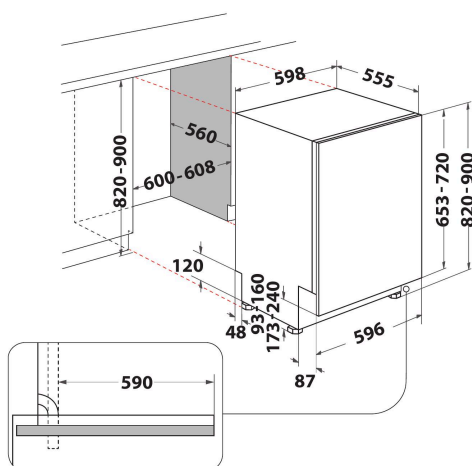

WIC 3C33 PFE UK

12NC: 859991600560

GTIN (EAN) code: 8003437610332

Whirlpool

SENSING THE DIFFERENCE

- Installation Type: Built-in
- Energy class A+++
- 14 place settings
- 6TH Sense Technology
- Noise level: 43 dB(A)
- 9.5 L per cycle (2660 L per year)
- PowerCleanPro
- PowerCleanPRO
- Third rack: Yes, fixed + handle plastic
- Autoclean filter
- Start delay 1-12 h
- Silent
- FlexiSpace
- Adjustable upper rack
- Multizone
- Tablet
- Prewash