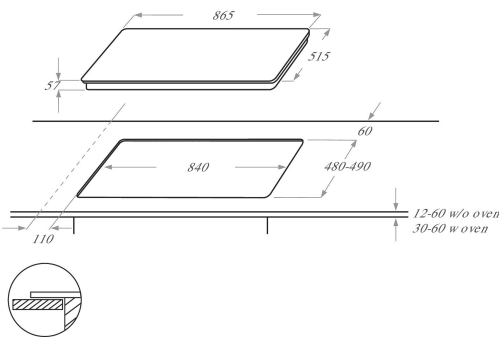

## MAIN FEATURES

Product group	Hob
Construction type	Built-in
Type of control	Electronic
Type of control settings	-
Number of gas burners	0
Number of electric cooking zones	6
Number of electric plates	0
Number of radiant plates	0
Number of halogen plates	0
Number of induction plates	10
Number of electric warming zones	0
Location of control panel	Front
Basic surface material	Glass Ixellium
Main colour of product	Black
Electrical connection rating (W)	11000
Gas connection rating (W)	0
Gas type	N/A
Current (A)	46,5
Voltage (V)	380-415
Frequency (Hz)	50/60
Length of Electrical Supply Cord (cm)	170
Plug type	No
Gas connection	N/A
Width of the product	860
Height of the product	57
Depth of the product	510
Minimum niche height	30
Minimum niche width	840
Niche depth	490
Net weight (kg)	22.4
Automatic programmes	Yes