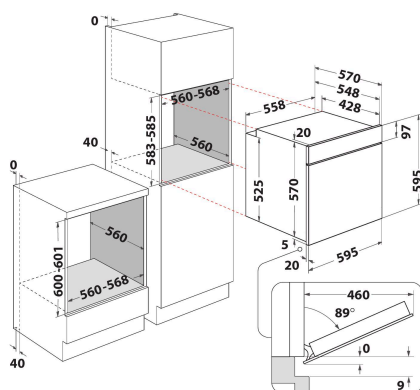

IFW 6330 IX UK

12NC: F102673

GTIN (EAN) code: 8050147026731

Indesit
Life proof.

MAIN FEATURES

MAIN FEATURES	
Product group	Oven
Commercial code	IFW 6330 IX UK
Main colour of product	Inox
Construction type	Built-in
Type of control	Mechanical
Type of control settings	-
Are any hobs controls integrated?	No
Which kind of hobs can be controlled?	-
Automatic programmes	No
Current (A)	13
Voltage (V)	220-240
Frequency (Hz)	50/60
Length of Electrical Supply Cord (cm)	100
Plug type	UK
Depth with open door 90 degree (mm)	-
Height of the product	595
Width of the product	595
Depth of the product	551
Minimum niche height	0
Minimum niche width	0
Niche depth	0
Net weight (kg)	27.1
Usable volume (of cavity)	66
Integrated Cleaning system	No
Grids of the cavity	1
Trays	1

TECHNICAL FEATURES

Timer	-
Time control	Mechanical
Time-setting options	Start and Stop
Safety device	-
Interior light	Yes
Number of interior lights of the cavity	1
Position of interior lights of the cavity	Front left
Oven guides of the cavity	Wall-embedded
Probe of the cavity	No