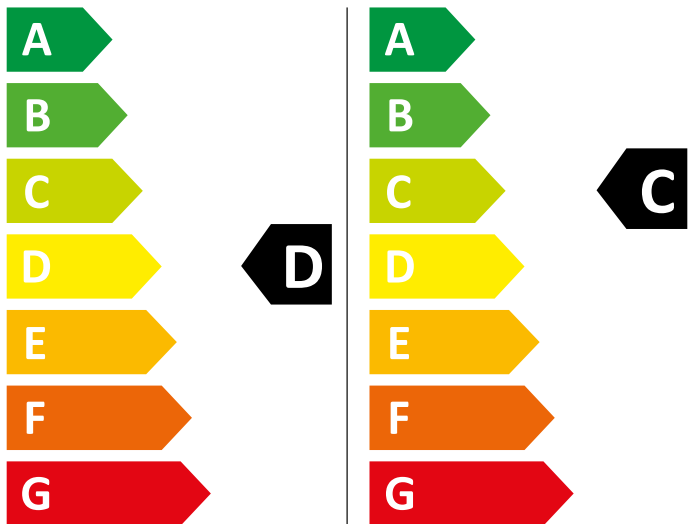

ENERG

WHIRLPOOL

FWDG 861483E WV DE N

307 kWh/100

63 kWh/100

6,0 kg

8,0 kg

65 L