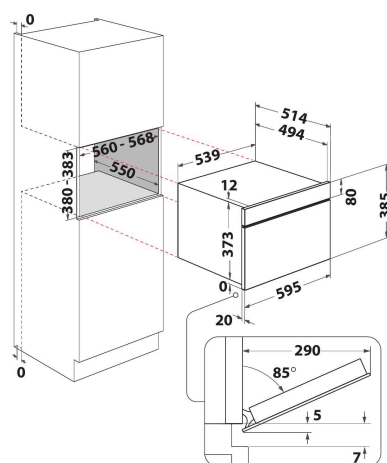

AMW 730/IX

12NC: 858773001900

GTIN (EAN) code: 8003437394768

Whirlpool

SENSING THE DIFFERENCE

- 6TH Sense technology
- 6TH Sense CRISP Function with CRISP Plate
- Crisp Function
- Cavity 31 L
- Jet menu crisp
- Jet Start: rapid food reheating
- Jet Defrost: fast reheating
- 1000 W microwave
- Protruding handle
- Frontal ventilation
- Drop down opening
- Crisp plate and handle
- Crisp Function with Crisp Plate
- Favourites
- 3 Cooking Methods: Microwave, Grill, Crisp
- Grill Grid
- Easy to Clean Technology