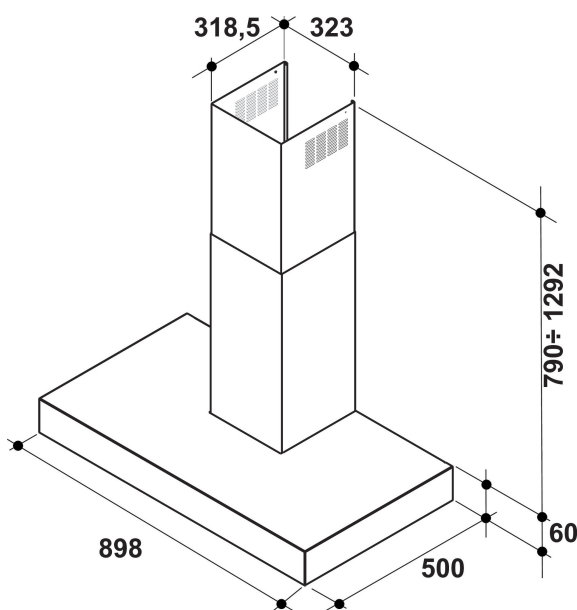

KEWPP 90010

12NC: 851350901000

GTIN (EAN) code 8003437220944

KitchenAid

MAIN FEATURES

Product group	Hood
Colour body	Inox
Material body	Stainless steel antifinger print
Colour chimney	Inox
Material chimney	Stainless steel
Typology	Built-in/Built-under
Installation type	Free-standing
Type of control	Electronic
Type of control settings	-
Decor panel options	N/A
Motor location	Integrated motor in hood chimney
Operating Mode	Convertible
Electrical connection rating (W)	305
Current (A)	0,8
Voltage (V)	220-240
Frequency (Hz)	50
Length of Electrical Supply Cord (cm)	150
Plug type	Schuko
Chimney height (mm)	530-1125
Height of product, without chimney (mm)	467
Height of the product	703
Width of the product	898
Depth of the product	500
Minimum niche height	0
Minimum niche width	0
Niche depth	0
Net weight (kg)	23.6

TECHNICAL FEATURES

Type of manual control devices	Knob
Type of automatic control devices	-
Number of motors	1
Total power of the motors (W)	300
Number of speed settings: boost option availability	4
Boost presence	Yes
Maximum output air extraction (m ³ /h)	779
Boost position air extraction (m ³ /h)	779
Maximum output recirculating air (m ³ /h)	416
Boost position output recirculating (m ³ /h)	416
Light Control Type	On/Off
Number of lights	2
Type of lamps used	LED
Total power of the lamps (W)	5
Diameter of air outlet (mm)	150
No-return airflow flap	Yes
Grease filter material	Washable aluminium
Odour filter	No