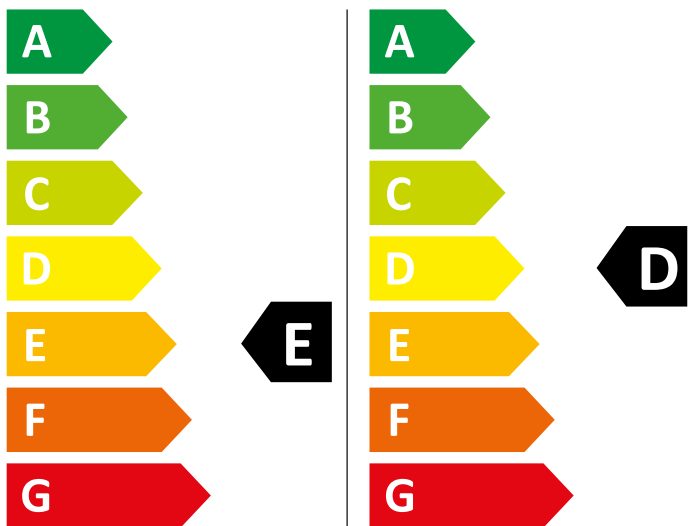

ENERG

WHIRLPOOL

FWDD1071682WBV UK N

414 kWh/100

79 kWh/100

7,0 kg

10,0 kg

66 L