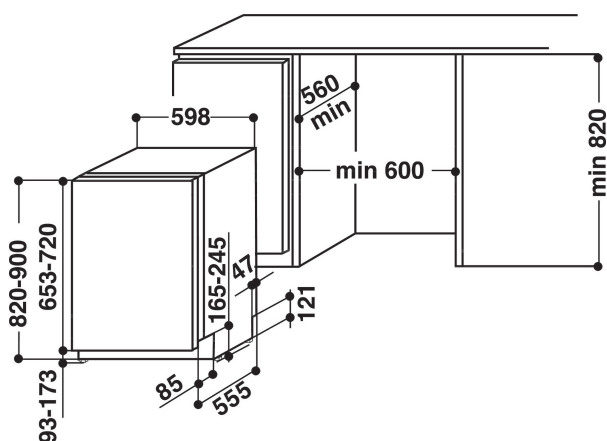

DIF 16B1 A EU

12NC: F084489

GTIN (EAN) code: 8007842844894

MAIN FEATURES

Construction type	Built-in
Installation type	Full-integrated
Type of control	-
Type of control settings	-
Removable work top	No
Door decor panel	N/A
Main colour of product	White
Electrical connection rating (W)	1900
Current (A)	10
Voltage (V)	220-240
Frequency (Hz)	50
Length of Electrical Supply Cord (cm)	128
Plug type	Schuko
Length inlet hose (cm)	0
Length outlet hose (cm)	0
Adjustable plinth	No
Height of removable worktop (mm)	0
Adjustable feet	Yes - all
Height of the product	820
Width of the product	598
Depth of the product	555
Depth with open door 90 degree (mm)	1165
Minimum niche height	820
Maximum niche height	820
Minimum niche width	600
Maximum niche width	600
Niche depth	560
Net weight (kg)	32.1
Gross weight (kg)	33.9

TECHNICAL FEATURES

Automatic programmes	Yes
Maximum temperature for water intake (°C)	0
Start delay options	-
Start delay time max. (h)	0
Progress indicator	Yes
Digital countdown indicator	No
Salt light indicator	Yes
Rinse aid light indicator	Yes
Safety device	-
Adjustable upper basket	Yes
Largest loadable dish upper basket (cm)	0
Largest loadable dish lower basket (cm)	0
Number of place settings	13