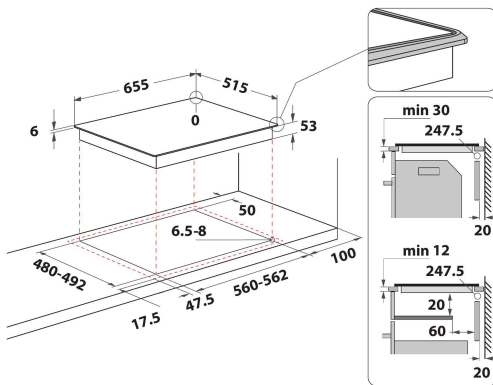

KHIMS 66500

12NC: 859991548760

GTIN (EAN) code: 8003437232381

KitchenAid

MAIN FEATURES

Product group	Hob
Construction type	Built-in
Type of control	Electronic
Type of control settings	-
Number of gas burners	0
Number of electric cooking zones	4
Number of electric plates	0
Number of radiant plates	0
Number of halogen plates	0
Number of induction plates	6
Number of electric warming zones	0
Location of control panel	Front
Basic surface material	Ceramic Glass
Main colour of product	Black
Electrical connection rating (W)	7400
Gas connection rating (W)	0
Gas type	N/A
Current (A)	32,2
Voltage (V)	230
Frequency (Hz)	50/60
Length of Electrical Supply Cord (cm)	150
Plug type	No
Gas connection	N/A
Width of the product	655
Height of the product	57
Depth of the product	515
Minimum niche height	30
Minimum niche width	560
Niche depth	480
Net weight (kg)	13
Automatic programmes	Yes

TECHNICAL FEATURES

Power on indicator	Yes
Number of indicators	6
Type of regulation	Induction
Type of lid	Without
Residual heat indicator	Separate
Main on/off switch	Yes
Safety device	-
Timer	Yes

PERFORMANCES