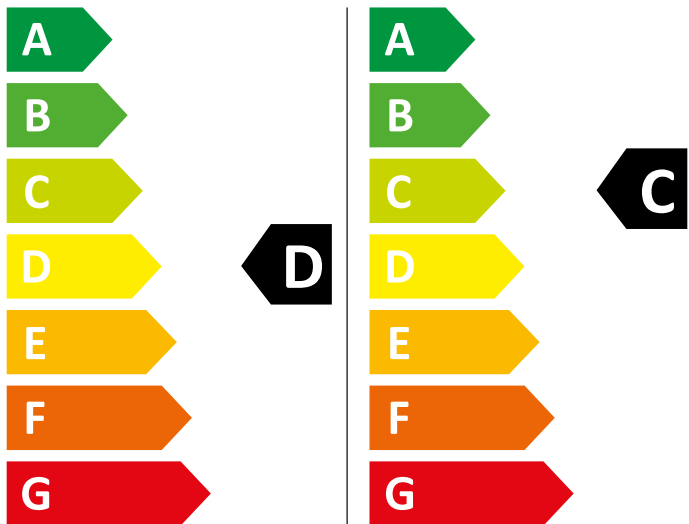

ENERG

WHIRLPOOL

FWDG 961483 SBSV PL N

307 kWh/100

65 kWh/100

6,0 kg

9,0 kg

65 L