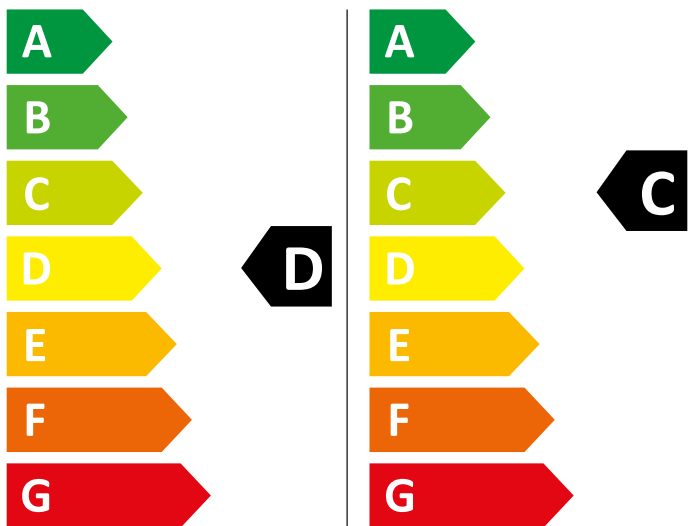

ENERG

WHIRLPOOL

FWDG 961483 WBSV IT N

307 kWh/100

65 kWh/100

6,0 kg

9,0 kg

65 L