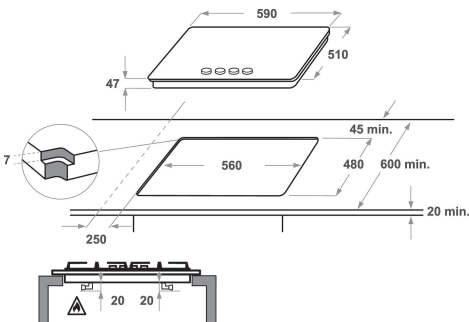

## MAIN FEATURES

Product group	Hob
Construction type	Built-in
Type of control	Mechanical
Type of control settings	-
Number of gas burners	4
Number of electric cooking zones	0
Number of electric plates	0
Number of radiant plates	0
Number of halogen plates	0
Number of induction plates	0
Number of electric warming zones	0
Location of control panel	Front
Basic surface material	Inoxclearcoat
Main colour of product	Inox
Electrical connection rating (W)	0
Gas connection rating (W)	8300
Current (A)	0,2
Voltage (V)	230
Frequency (Hz)	50
Length of Electrical Supply Cord (cm)	85
Plug type	No
Gas connection	Conic
Width of the product	590
Height of the product	41
Depth of the product	510
Minimum niche height	38
Minimum niche width	560
Niche depth	480
Net weight (kg)	10.5
Automatic programmes	No