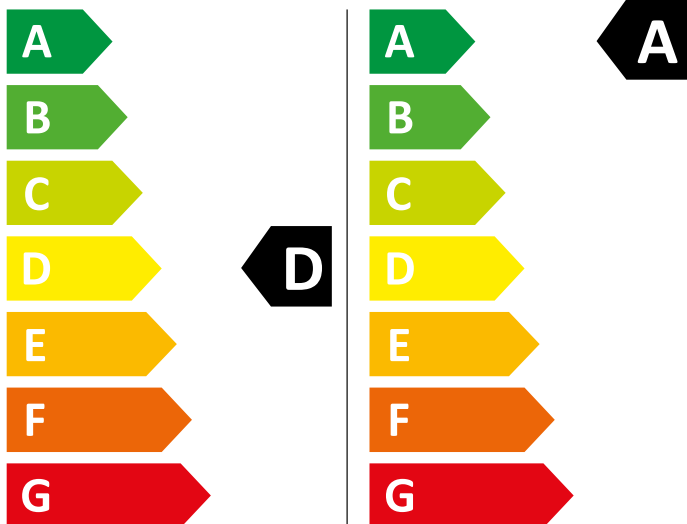

ENERG

WHIRLPOOL

FFWDB 964369 WV EE

307 kWh/100

49 kWh/100

6,0 kg

9,0 kg

65 L