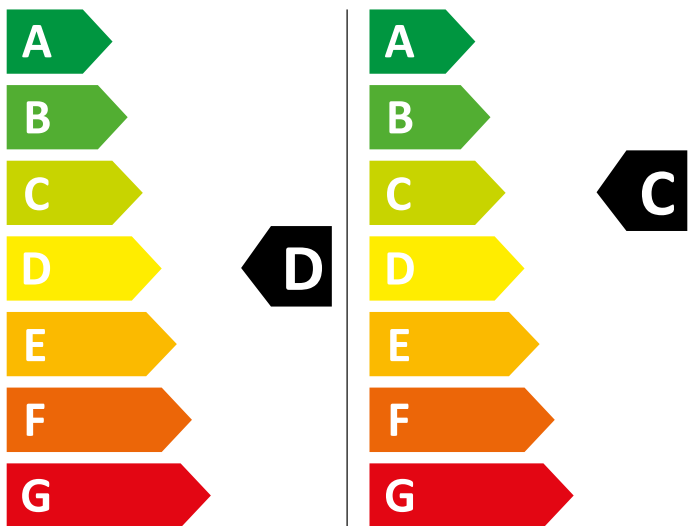

# ENERG

WHIRLPOOL

BI WDWG 961484 FR

307 kWh/100

65 kWh/100

6,0 kg

9,0 kg

65 L