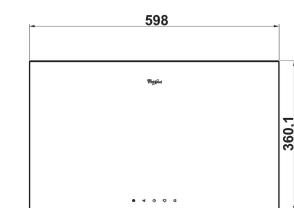

## PÕHIOMADUSED

Product group	Hood
Colour body	Black
Material body	Glass
Colour chimney	Black
Material chimney	Metal
Typology	Manual
Installation type	Free-standing
Type of control	Mechanical
Type of control settings	-
Decor panel options	N/A
Motor location	Integrated motor in hood body
Operating Mode	Convertible
Electrical connection rating (W)	262
Current (A)	1,1
Voltage (V)	220-240
Frequency (Hz)	50/60
Length of Electrical Supply Cord (cm)	150
Plug type	Schuko
Chimney height (mm)	370-700
Height of product, without chimney (mm)	325
Height of the product	360
Width of the product	598
Depth of the product	326
Minimum niche height	0
Minimum niche width	0
Niche depth	0
Net weight (kg)	12