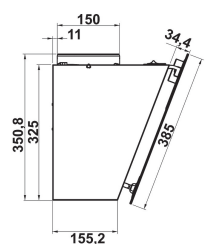

## PÕHIOMADUSED

Product group	Hood
Colour body	Black
Material body	Glass
Colour chimney	Black
Material chimney	Metal
Typology	Manual
Installation type	Free-standing
Type of control	Mechanical
Type of control settings	-
Decor panel options	N/A
Motor location	Integrated motor in hood body
Operating Mode	Convertible
Electrical connection rating (W)	262
Current (A)	1,1
Voltage (V)	220-240
Frequency (Hz)	50/60
Length of Electrical Supply Cord (cm)	150
Plug type	Schuko
Chimney height (mm)	370-700
Height of product, without chimney (mm)	325
Height of the product	360
Width of the product	598
Depth of the product	326
Minimum niche height	0
Minimum niche width	0
Niche depth	0
Net weight (kg)	12