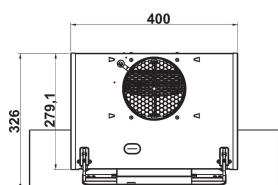

## PÕHIOMADUSED

Product group	Hood
Colour body	Black
Material body	Glass
Colour chimney	Black
Material chimney	Metal
Typology	Manual
Installation type	Free-standing
Type of control	Mechanical
Type of control settings	-
Decor panel options	N/A
Motor location	Integrated motor in hood body
Operating Mode	Convertible
Electrical connection rating (W)	262
Current (A)	1,1
Voltage (V)	220-240
Frequency (Hz)	50/60
Length of Electrical Supply Cord (cm)	150
Plug type	Schuko
Chimney height (mm)	370-700
Height of product, without chimney (mm)	325
Height of the product	360
Width of the product	598
Depth of the product	326
Minimum niche height	0
Minimum niche width	0
Niche depth	0
Net weight (kg)	12

## TEHNILISED OMADUSED

Type of manual control devices	Buttons
Type of automatic control devices	-
Number of motors	1
Total power of the motors (W)	260
Number of speed settings: boost option availability	3
Boost presence	No
Maximum output air extraction (m <sup>3</sup> /h)	647
Boost position air extraction (m <sup>3</sup> /h)	0
Maximum output recirculating air (m <sup>3</sup> /h)	432
Boost position output recirculating (m <sup>3</sup> /h)	0
Light Control Type	On/Off
Number of lights	2
Type of lamps used	LED
Total power of the lamps (W)	2
Diameter of air outlet (mm)	150
No-return airflow flap	No
Grease filter material	Washable aluminium
Odour filter	Yes