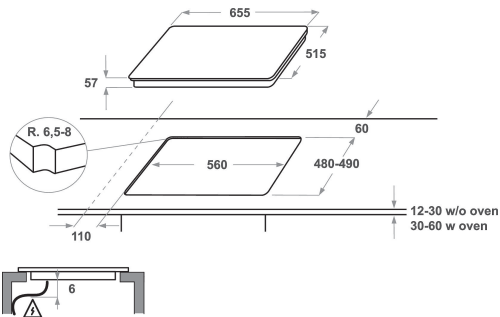

KHIMS 66500

12NC: 859991548760

GTIN (EAN) code: 8003437232381

KitchenAid

MAIN FEATURES

Product group	Hob
Construction type	Built-in
Type of control	Electronic
Type of control settings	-
Number of gas burners	0
Number of electric cooking zones	6
Number of electric plates	0
Number of radiant plates	0
Number of halogen plates	0
Number of induction plates	6
Number of electric warming zones	0
Location of control panel	Front
Basic surface material	Ceramic Glass
Main colour of product	Black
Electrical connection rating (W)	7400
Gas connection rating (W)	0
Current (A)	32,2
Voltage (V)	230
Frequency (Hz)	50/60
Length of Electrical Supply Cord (cm)	150
Plug type	No
Gas connection	N/A
Width of the product	655
Height of the product	57
Depth of the product	515
Minimum niche height	30
Minimum niche width	560
Niche depth	480
Net weight (kg)	13
Automatic programmes	Yes