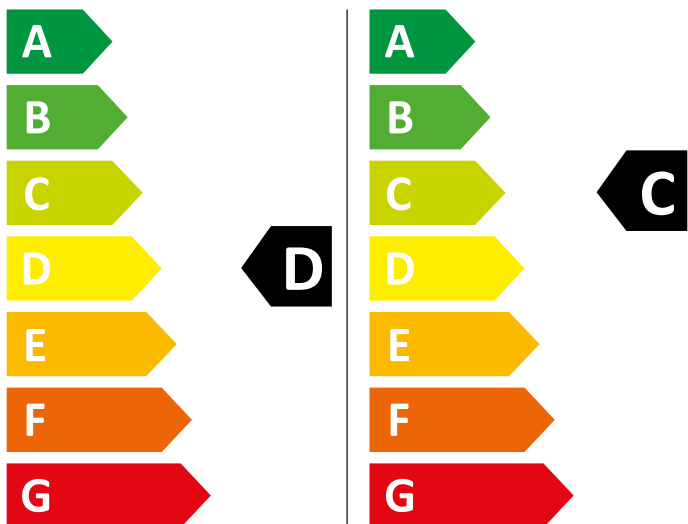

ENERG

WHIRLPOOL

FWDGP861483BVFR N

307 kWh/100

63 kWh/100

6,0 kg

8,0 kg

65 L