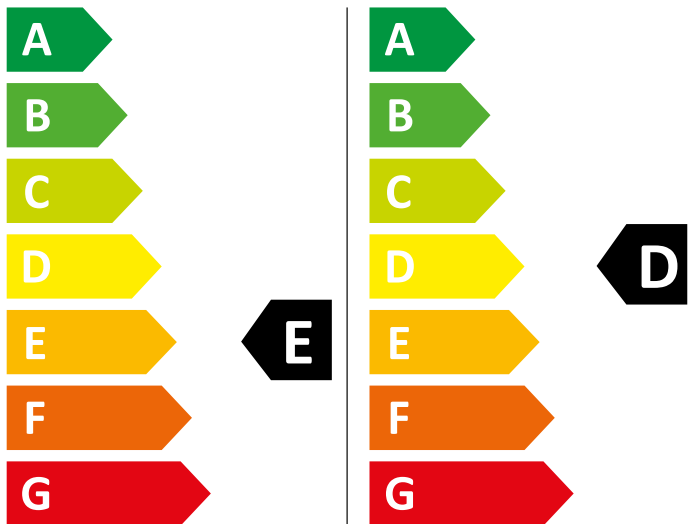

# ENERG

WHIRLPOOL

FWDG 971682E WSV EU N

414 kWh/100

76 kWh/100

7,0 kg

9,0 kg

66 L