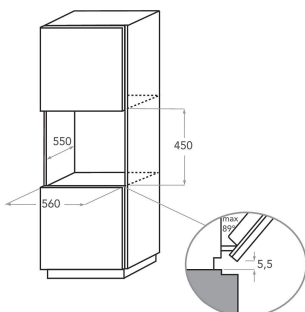

KOQCXB 45600

12NC: 859991532510

GTIN (EAN) code 8003437395765

KitchenAid

MAIN FEATURES

Product group	Oven
Commercial code	KOQCXB 45600
Main colour of product	Black Steel
Construction type	Built-in
Type of control	Mechanical and electronic
Type of control settings	LCD
Are any hobs controls integrated?	-
Which kind of hobs can be controlled?	-
Automatic programmes	Yes
Current (A)	10
Voltage (V)	230
Frequency (Hz)	50
Length of Electrical Supply Cord (cm)	125
Plug type	No
Depth with open door 90 degree (mm)	-
Height of the product	455
Width of the product	595
Depth of the product	537
Minimum niche height	460
Minimum niche width	568
Niche depth	550
Net weight (kg)	31
Usable volume (of cavity)	29
Integrated Cleaning system	No
Grids of the cavity	1
Trays	1

TECHNICAL FEATURES

Timer	Yes
Time control	Electronic
Time-setting options	Start and Stop
Safety device	-
Interior light	Yes
Number of interior lights of the cavity	1
Position of interior lights of the cavity	-
Oven guides of the cavity	Wall-embedded
Probe of the cavity	Yes