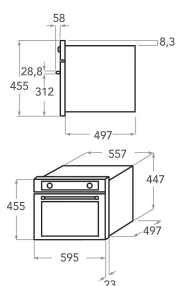

KOQCXB 45600

12NC: 859991532510

GTIN (EAN) code 8003437395765

KitchenAid

MAIN FEATURES

Product group	Oven
Commercial code	KOQCXB 45600
Main colour of product	Black Steel
Construction type	Built-in
Type of control	Mechanical and electronic
Type of control settings	LCD
Are any hobs controls integrated?	-
Which kind of hobs can be controlled?	-
Automatic programmes	Yes
Current (A)	10
Voltage (V)	230
Frequency (Hz)	50
Length of Electrical Supply Cord (cm)	125
Plug type	No
Depth with open door 90 degree (mm)	-
Height of the product	455
Width of the product	595
Depth of the product	537
Minimum niche height	460
Minimum niche width	568
Niche depth	550
Net weight (kg)	31
Usable volume (of cavity)	29
Integrated Cleaning system	No
Grids of the cavity	1
Trays	1