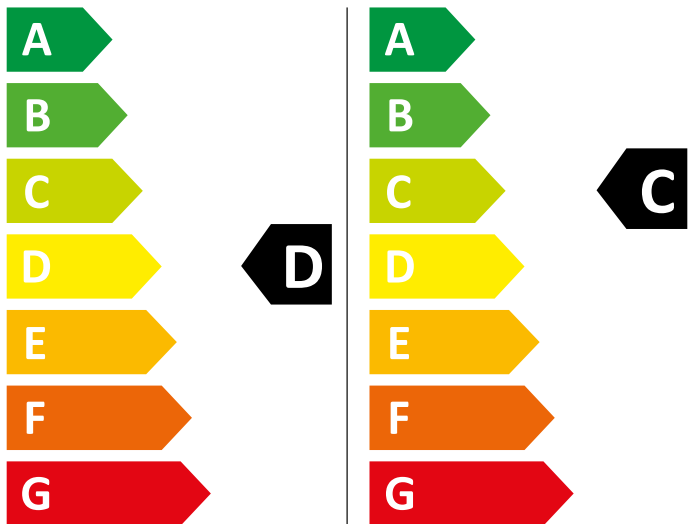

ENERG

WHIRLPOOL

FWDG 861483E WV EU N

307 kWh/100

63 kWh/100

6,0 kg

8,0 kg

65 L