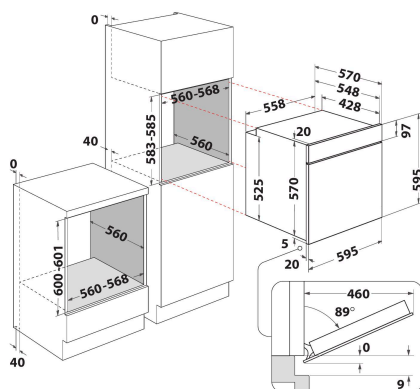

IFWS 4841 JH BL

12NC: F159754

GTIN (EAN) code: 8050147597545

Indesit
Life proof.

MAIN FEATURES

Product group	Oven
Commercial code	IFWS 4841 JH BL
Main colour of product	Черен
Construction type	Built-in
Type of control	Electronic
Type of control settings	-
Are any hobs controls integrated?	No
Which kind of hobs can be controlled?	-
Automatic programmes	Yes
Current (A)	13
Voltage (V)	220-240
Frequency (Hz)	50/60
Length of Electrical Supply Cord (cm)	100
Plug type	No
Depth with open door 90 degree (mm)	-
Height of the product	595
Width of the product	595
Depth of the product	551
Minimum niche height	0
Minimum niche width	0
Niche depth	0
Net weight (kg)	26.9
Usable volume (of cavity)	71
Integrated Cleaning system	Hydrolytic
Grids of the cavity	1
Trays	2

TECHNICAL FEATURES

Timer	Yes
Time control	Electronic
Time-setting options	Stop
Safety device	-
Interior light	Yes
Number of interior lights of the cavity	1
Position of interior lights of the cavity	Front left
Oven guides of the cavity	Grids
Probe of the cavity	No