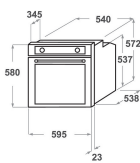

KOTSS 60602

12NC: 859991533420

GTIN (EAN) code 8003437834073

KitchenAid

MAIN FEATURES

Product group	Oven
Commercial code	KOTSS 60602
Main colour of product	Inox
Construction type	Built-in
Type of control	Mechanical and electronic
Type of control settings	-
Are any hobs controls integrated?	No
Which kind of hobs can be controlled?	-
Automatic programmes	Yes
Current (A)	16
Voltage (V)	220-240
Frequency (Hz)	50/60
Length of Electrical Supply Cord (cm)	90
Plug type	No
Depth with open door 90 degree (mm)	-
Height of the product	595
Width of the product	595
Depth of the product	561
Minimum niche height	0
Minimum niche width	0
Niche depth	0
Net weight (kg)	37
Usable volume (of cavity)	73
Integrated Cleaning system	No
Grids of the cavity	1
Trays	3