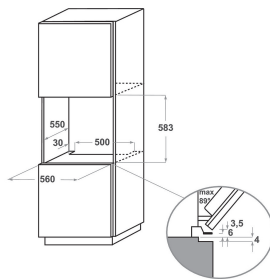

KOTSS 60602

12NC: 859991533420

GTIN (EAN) code 8003437834073

KitchenAid

MAIN FEATURES

Product group	Oven
Commercial code	KOTSS 60602
Main colour of product	Inox
Construction type	Built-in
Type of control	Mechanical and electronic
Type of control settings	-
Are any hobs controls integrated?	No
Which kind of hobs can be controlled?	-
Automatic programmes	Yes
Current (A)	16
Voltage (V)	220-240
Frequency (Hz)	50/60
Length of Electrical Supply Cord (cm)	90
Plug type	No
Depth with open door 90 degree (mm)	-
Height of the product	595
Width of the product	595
Depth of the product	561
Minimum niche height	0
Minimum niche width	0
Niche depth	0
Net weight (kg)	37
Usable volume (of cavity)	73
Integrated Cleaning system	No
Grids of the cavity	1
Trays	3

TECHNICAL FEATURES

Timer	-
Time control	Electronic
Time-setting options	Start and Stop
Safety device	-
Interior light	Yes
Number of interior lights of the cavity	2
Position of interior lights of the cavity	Rear
Oven guides of the cavity	Telescopic
Probe of the cavity	Yes