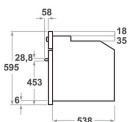

KOTSS 60602

12NC: 859991533420

GTIN (EAN) code 8003437834073

KitchenAid

MAIN FEATURES

Product group	Oven
Commercial code	KOTSS 60602
Main colour of product	Inox
Construction type	Built-in
Type of control	Mechanical and electronic
Type of control settings	-
Are any hobs controls integrated?	No
Which kind of hobs can be controlled?	-
Automatic programmes	Yes
Current (A)	16
Voltage (V)	220-240
Frequency (Hz)	50/60
Length of Electrical Supply Cord (cm)	90
Plug type	No
Depth with open door 90 degree (mm)	-
Height of the product	595
Width of the product	595
Depth of the product	561
Minimum niche height	0
Minimum niche width	0
Niche depth	0
Net weight (kg)	37
Usable volume (of cavity)	73
Integrated Cleaning system	No
Grids of the cavity	1
Trays	3