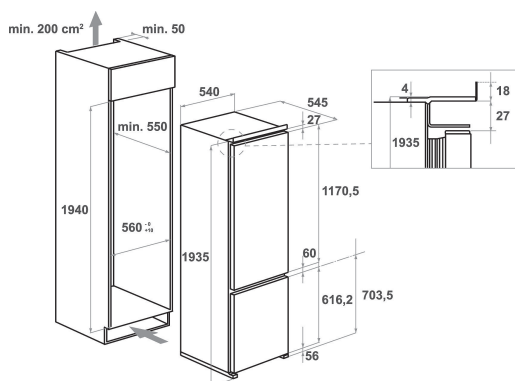

KCBCR 20600

12NC: 851301796010

GTIN (EAN) code: 8003437040917

KitchenAid

MAIN FEATURES

Product group	Fridge/freezer combination
Installation type	Built-in
Type of control	Electronic
Construction type	built-in
Main colour of product	Steel
Electrical connection rating (W)	160
Current (A)	16
Voltage (V)	220-240
Frequency (Hz)	50
Number of compressors	1
Length of Electrical Supply Cord (cm)	240
Plug type	Schuko
Total unit net capacity (l)	298
Star Rating	4
Height of the product	1935
Width of the product	540
Depth of the product	550
Maximum adjustability feet	0
Net weight (kg)	58

TECHNICAL FEATURES

Defrost process fridge section	Automatic
Defrost process freezer section	Frost-free
Fast cooling possibility	Yes
Fast freezing function	Yes
Door opened indicator freezer	Yes
Temperature adjustable	Yes
Temperature adjustable freezer	Yes
Interior ventilator fridge section	Yes
Number of freezing drawers	3
Automatic motor-driven ice-maker	No
Number of shelves in fridge compartment	5
Material of the shelves	Glass
Thermometer fridge section	None
Thermometer freezer section	None
Number of temperature zones	1