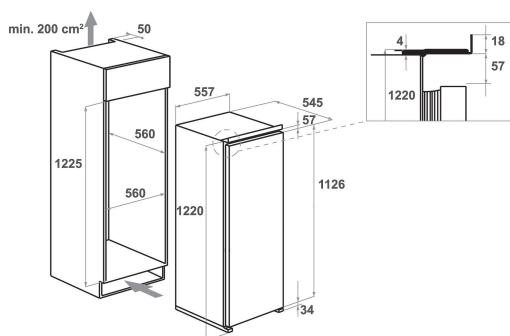

KCBNS 12600

12NC: 851311896000

GTIN (EAN) code: 8003437040870

KitchenAid

MAIN FEATURES

Product group	Refrigerator
Commercial code	KCBNS 12600
GTIN (EAN) code	8003437040870
Construction type	Built-in
Installation type	Full-integrated
Type of control	Electronic
Type of control settings	7 segments
Main colour of product	White
Electrical connection rating (W)	75
Current (A)	16
Voltage (V)	220-240
Frequency (Hz)	50
Length of Electrical Supply Cord (cm)	245
Plug type	Schuko
Total unit net capacity (l)	209
Star Rating	Automatic
Number of independent cooling systems	1
Height of the product	1220
Width of the product	557
Depth of the product	545
Depth with open door 90 degree (mm)	-
Maximum adjustability feet	0
Net weight (kg)	40
Door hinge	Right reversible

TECHNICAL FEATURES

Temperature adjustable	Yes
Warning signal / Malfunction	Visual
Defrost process fridge section	Automatic
Fast cooling possibility	Yes
Interior ventilator fridge section	No
Shelves for Bottles	Yes
Lockable door	-
Number of shelves in fridge compartment	5
Number of Adjustable Shelves in fridge compartment	4
Material of the shelves	Glass
Thermometer fridge section	None