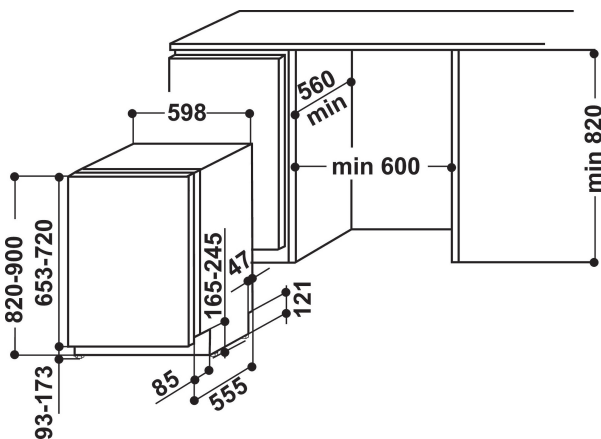

KDSCM 82142 SL (UK)

KitchenAid

12NC: 859991551000

GTIN (EAN) code: 8003437232756

MAIN FEATURES

Construction type	Built-in
Installation type	Full-integrated
Type of control	Electronic
Type of control settings	-
Removable work top	N/A
Door decor panel	N/A
Main colour of product	Inox
Electrical connection rating (W)	1900
Current (A)	13
Voltage (V)	220-240
Frequency (Hz)	50
Length of Electrical Supply Cord (cm)	130
Plug type	UK
Length inlet hose (cm)	155
Length outlet hose (cm)	150
Adjustable plinth	No
Height of removable worktop (mm)	0
Adjustable feet	Yes - all from front
Height of the product	820
Width of the product	598
Depth of the product	555
Depth with open door 90 degree (mm)	-
Minimum niche height	820
Maximum niche height	900
Minimum niche width	600
Maximum niche width	600
Niche depth	560
Net weight (kg)	35.5
Gross weight (kg)	37.5

TECHNICAL FEATURES

Automatic programmes	Yes
Maximum temperature for water intake (°C)	60
Start delay options	Continuous
Start delay time max. (h)	12
Progress indicator	-
Digital countdown indicator	Yes
Salt light indicator	Yes
Rinse aid light indicator	Yes
Safety device	N/A
Adjustable upper basket	Yes
Largest loadable dish upper basket (cm)	0
Largest loadable dish lower basket (cm)	0
Number of place settings	14