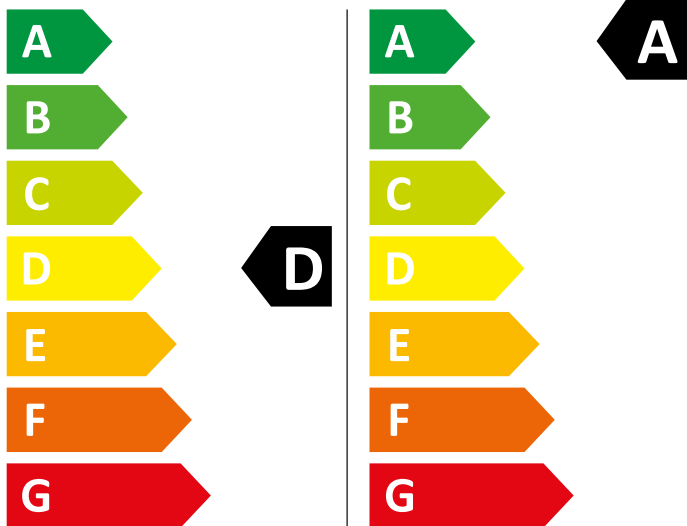

# ENERG

WHIRLPOOL

FFWDB 964369 SBSV FR

307 kWh/100

49 kWh/100

6,0 kg

9,0 kg

65 L