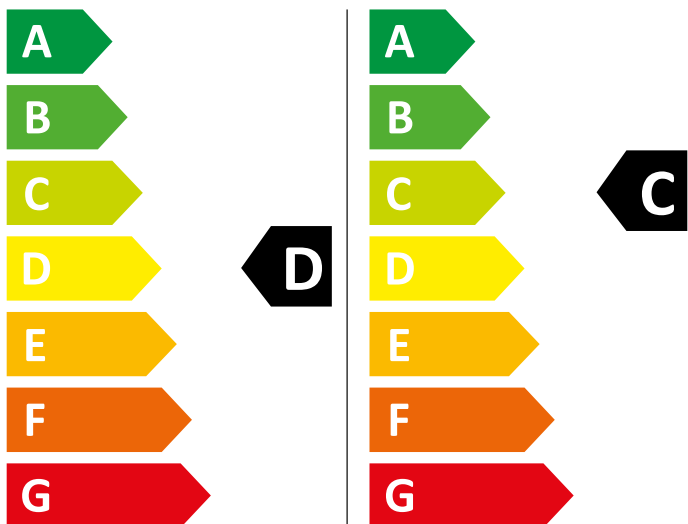

ENERG

WHIRLPOOL

FWDG86148W UK N

307 kWh/100

63 kWh/100

6,0 kg

8,0 kg

65 L