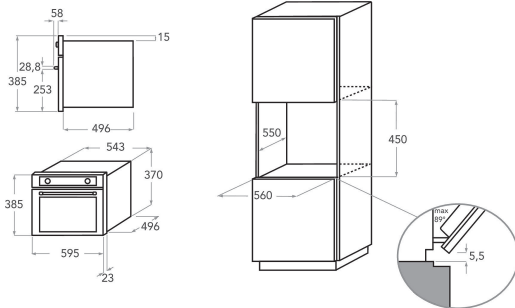

KMQCX 38600

12NC: 851344401900

GTIN (EAN) code: 8003437395079

KitchenAid

MAIN FEATURES

Product group	Microwave
Commercial code	KMQCX 38600
Main colour of product	Stainless steel
Type of micro-wave oven	MW-Combi
Construction type	Built-in
Type of control	Electronic
Type of control settings	LCD
Additional cooking method Grill	Yes
Crisp	Yes
Steam	No
Additional cooking method Fan cooking	Yes
Clock	Yes
Automatic programmes	Yes
Height of the product	385
Width of the product	595
Depth of the product	468
Minimum niche height	380
Minimum niche width	556
Niche depth	550
Net weight (kg)	30
Cavity capacity (l)	31
Turntable	Yes
Turntable diameter (mm)	325
Integrated Cleaning system	No

TECHNICAL FEATURES

Current (A)	10
Voltage (V)	230
Frequency (Hz)	50
Length of Electrical Supply Cord (cm)	135
Plug type	No
Timer	Yes
Grill power (W)	800
Type of grill	Quartz
Cavity material	Stainless steel
Interior light	Yes
Additional cooking method Grill	Yes
Position of interior lights of the cavity	Right side